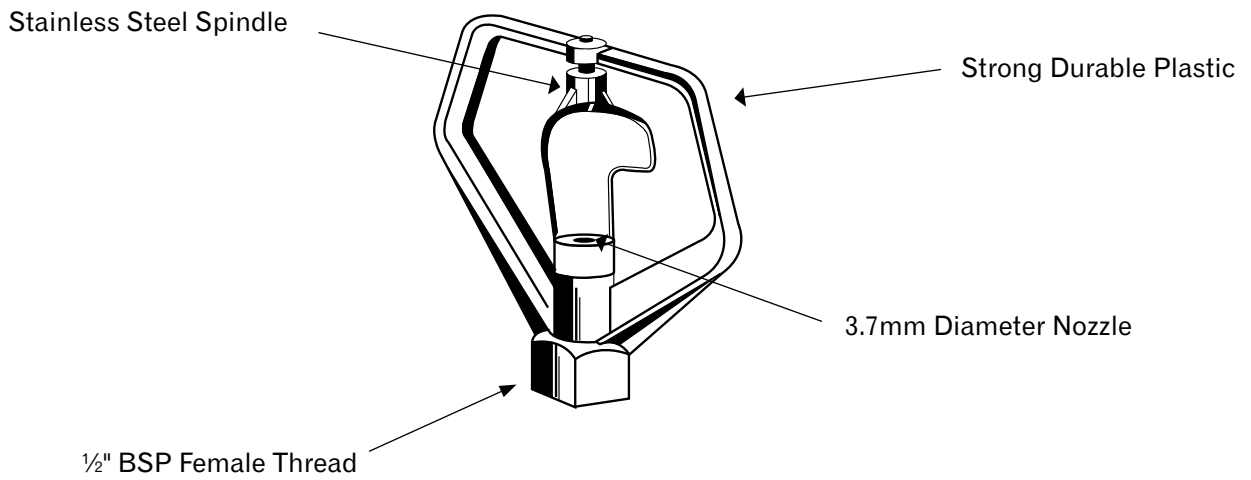

Rotary Sprinkler

Features:

The Rotary Sprinkler is ideal for a variety of applications including landscapes, lawns and gardens.

Specifications:

Pressure (kPa)	Flow Rate (Lpm)	Diameter (m)
100	9.5	10.0
150	10.0	11.0
200	11.0	11.5
250	12.0	12.0