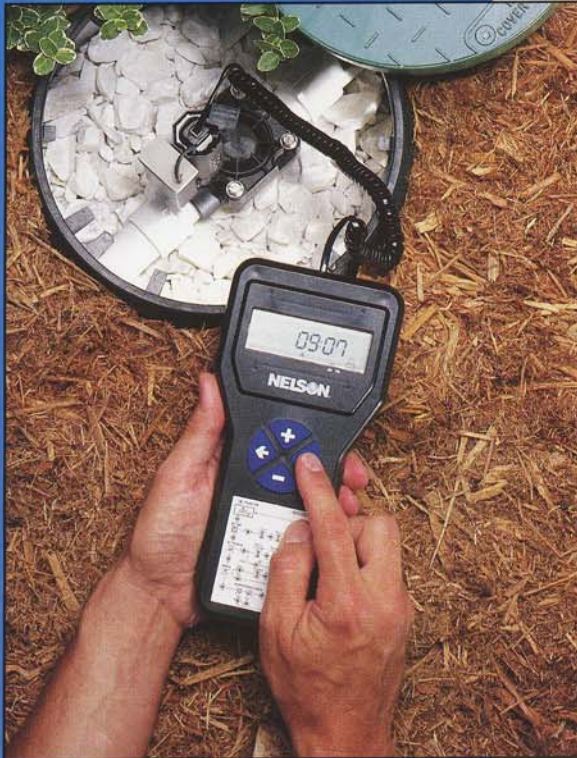

FEATURES

8070 & 8080 SERIES PROGRAMMERS

Model 8070 Programmer console

Model 8071 Programmer Plus console

Model 8081 Radio Programmer Plus console

- ▶ **Pictogram LCD display** provides excellent visibility
- ▶ **Four conductive rubber button keypad** with audio response
- ▶ **Water-resistant**, polycarbonate housing and protective carrying case included
- ▶ **9 volt alkaline battery** lasts up to two years
- ▶ **12 or 24-hour internal clock** with synchronizing function
- ▶ **Watering times** from one minute to 24 hours
- ▶ **Seven day or fourteen day programming calendar**
- ▶ **Independent programming** of each programmable actuator (8070, 8071, 8081)
- ▶ **Manual START/STOP**
- ▶ **Program review**
- ▶ **Interruption of watering** (Rain mode)
- ▶ **Memory retained** during battery changes
- ▶ **Two-year warranty** on materials and workmanship