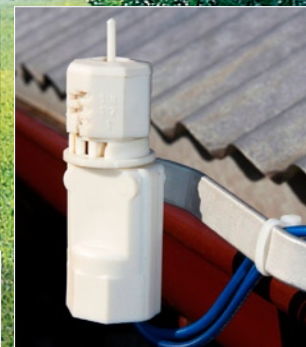

Just Add Tank Water!

Use Automatic Irrigation Hubs & Dripline to optimise tank water usage

Features and Benefits:

- Fully preassembled and wired with 10 metres of cable.
- Available in both wall-mounted and inground models.
- Kits include professional standard, Nelson Outdoor Controller.
- Rain Sensor Switch ensures compliance with requirements of permanent water restrictions.
- Wall-mounted models available with either 1/2" or 3/4" BSP Tap Take-Off fittings.
- Inground models supplied with 25mm +GF+ End Connector and Valve Box.
- Colour-coded wire harness connected to the valves.
- Pressure tested prior to packing.
- Complies with plumbing regulations.
- Brand name quality components all supplied at a competitive packaged price.
- Use an automatic hub with dripline to make your tank water go further. Drippers direct water to the plant's roots and the slow flow rate helps avoid overwatering.

Hub Components	
Inlet pipe fittings	19mm micro irrigation pipe barb outlets
WaterMark approved stop valve	10m long wiring harness
Manifold fittings	Nelson Rain Sensor
StandardsMark approved dual-check valve	Nelson EZ Pro JR Outdoor Controller – multi-program, water budget, built-in transformer.
1" flow control solenoid valves	