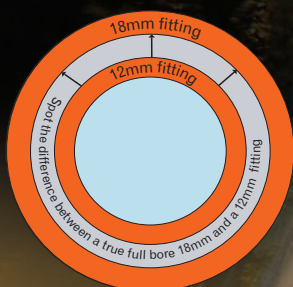

18mm Hi-Flo Plastic Hose Fittings

HI-FLO

Neta's 18mm hose fitting range has been specifically designed to deliver maximum water flow when connected to a Neta Hi-Flo 18mm hose. The design enables twice the flow through any 18mm garden hose, when compared with standard 12mm garden hose and fittings. Ideal for gravity-fed rainwater tanks. The full range includes tap adaptors, hose connectors, joiners, couplers, nozzles and spray adaptors.

18mm Hi-Flo Plastic Hose Fittings

Description	Pack	Code	EAN 9314212+	Ord Qty	Ctn Qty
Universal Tap Adaptor	1/Blister	MH/PHUTA018P	014665	10	100
Universal Tap Adaptor	Label	MH/ZPHUTA018	016225	10	100
Hose Connector	1/Blister	MH/PHHC0018P	014689	10	100
Hose Connector	Label	MH/ZPHHC0018	016195	10	100
Hose Connector with Stop	1/Blister	MH/PHHCS018P	016249	10	100
Hose Connector with Stop	Label	MH/ZPHHCS018	016171	10	100
Watering Set	1/Blister	MH/PHHWS018P	014702	10	60
Hose Fittings Set	1/Blister	MH/PHHHS018P	015365	10	60
Joiner/Repairer	Blister	MH/PCHJR018P	014757	10	180
Joiner/Repairer	Label	MH/ZPCHJR018	015716	10	100
2-End Coupler	1/Blister	MH/PHHEC218P	014788	10	100
2-End Coupler	Label	MH/ZPHHEC218	016201	10	100
Sprinkler Adaptor	1/Blister	MH/PHSA7518P	014801	10	100
Sprinkler Adaptor	Label	MH/ZPHSA7518	016218	10	100